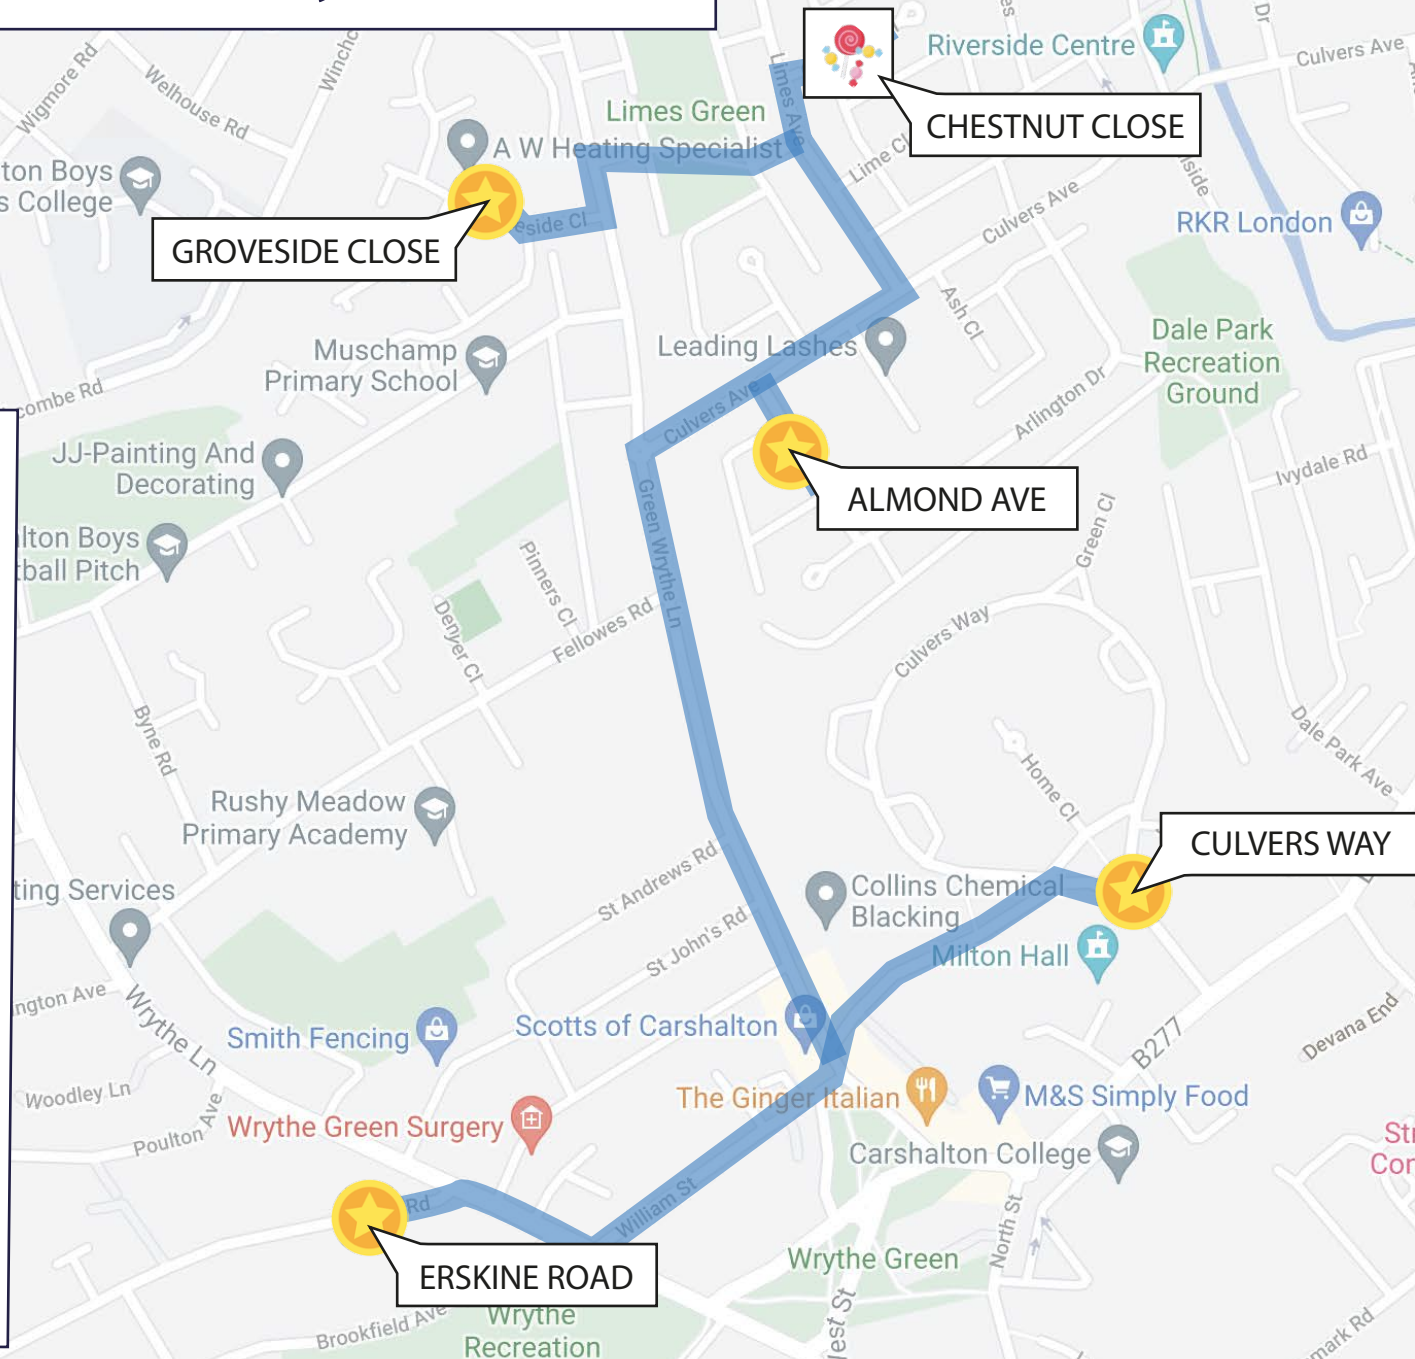

Trail Stop

Culvers Way

Trail Stop

Almond Avenue

Trail Stop

Chestnut Close

Trail Stop - FREE TREAT

Groveside Close

Trail Stop

GROVESIDE CLOSE

CHESTNUT CLOSE

ALMOND AVE

CULVERS WAY

ERSKINE ROAD

St Mary's PTA Christmas Trail Sutton Trail

CRANLEIGH GDNS

St Mary's PTA Christmas Trail - Carshalton Trail

TRAIL HIGHLIGHTS

Victoria Avenue

Trail Stops

Elm Grove Parade

Trail Stop

Westcroft Road

Trail Stop

Park Lane

Trail Stop

Ruskin Road

"Name the Gonk"

Talbot Road

Trail Stop