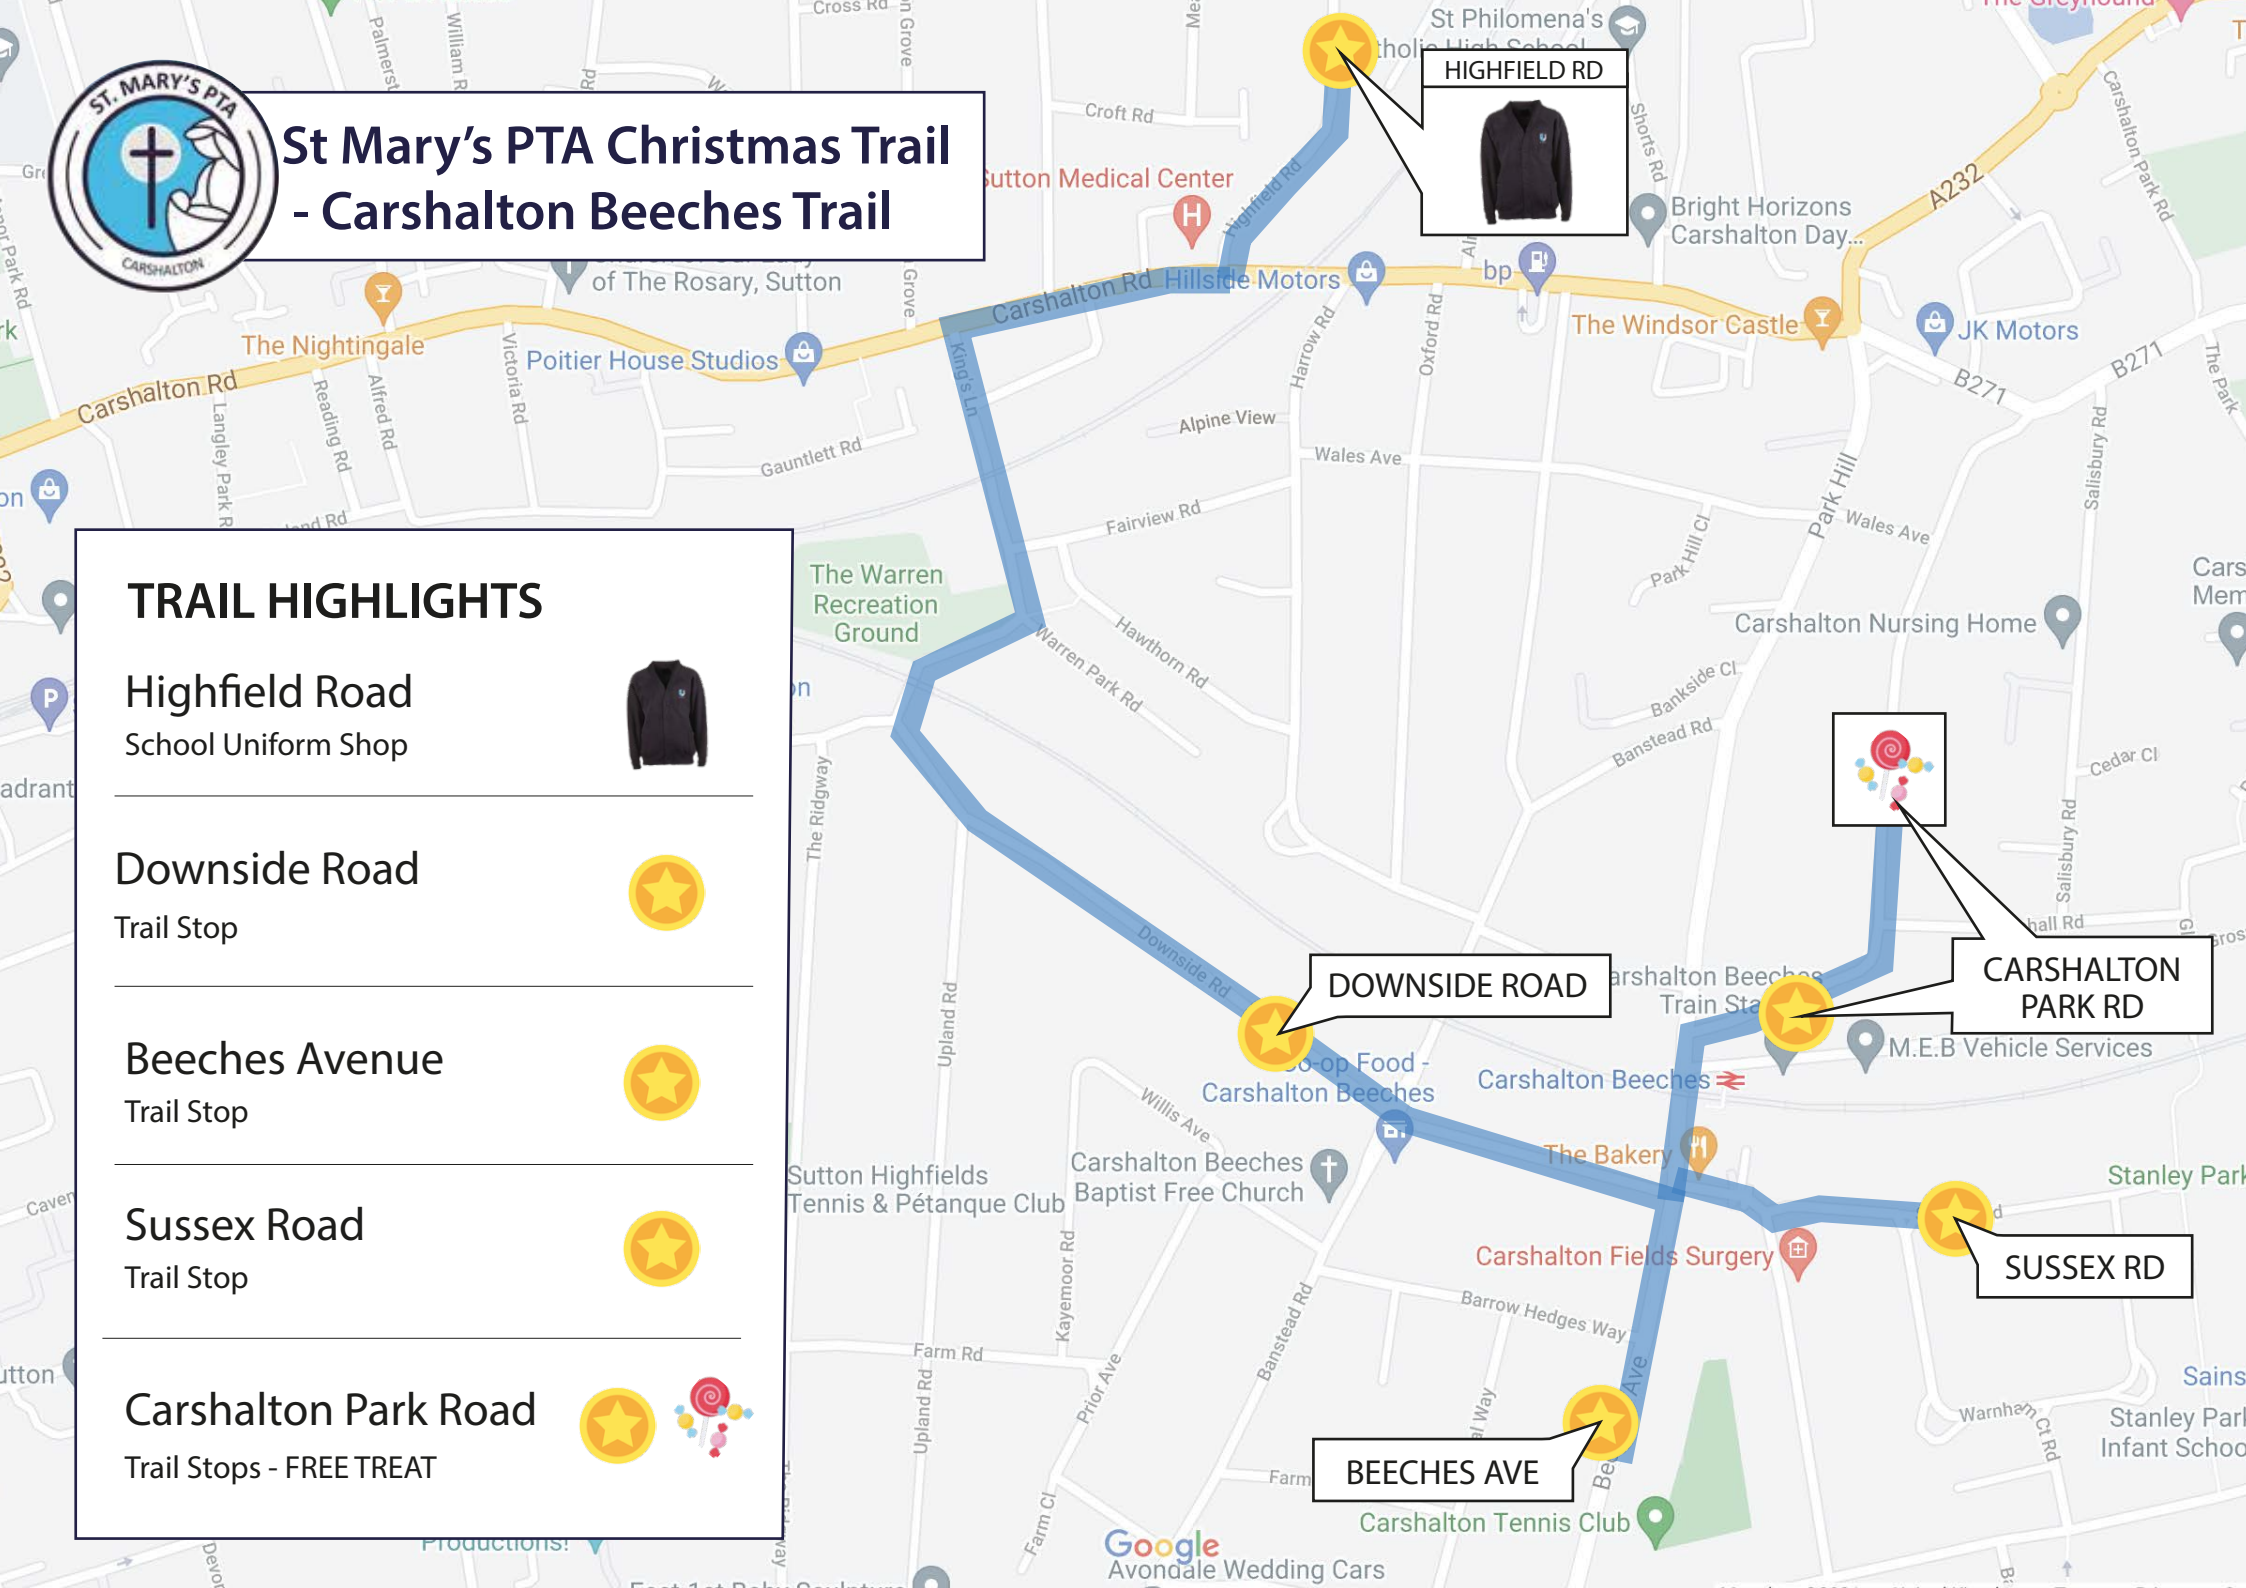

Trail Stop

Culvers Way

Trail Stop

Almond Avenue

Trail Stop

Chestnut Close

Trail Stop - FREE TREAT

Groveside Close

Beeches Avenue
Trail Stop

Sussex Road
Trail Stop

Carshalton Park Road
Trail Stops - FREE TREAT

HIGHFIELD RD

DOWNSIDE ROAD

CARSHALTON PARK RD

SUSSEX RD

BEECHES AVE

St Mary's PTA Christmas Trail - Carshalton Trail

TRAIL HIGHLIGHTS

Victoria Avenue

Trail Stops

Elm Grove Parade

Trail Stop

Westcroft Road

Trail Stop

Park Lane

Trail Stop

Ruskin Road

"Name the Gonk"

Talbot Road

Trail Stop