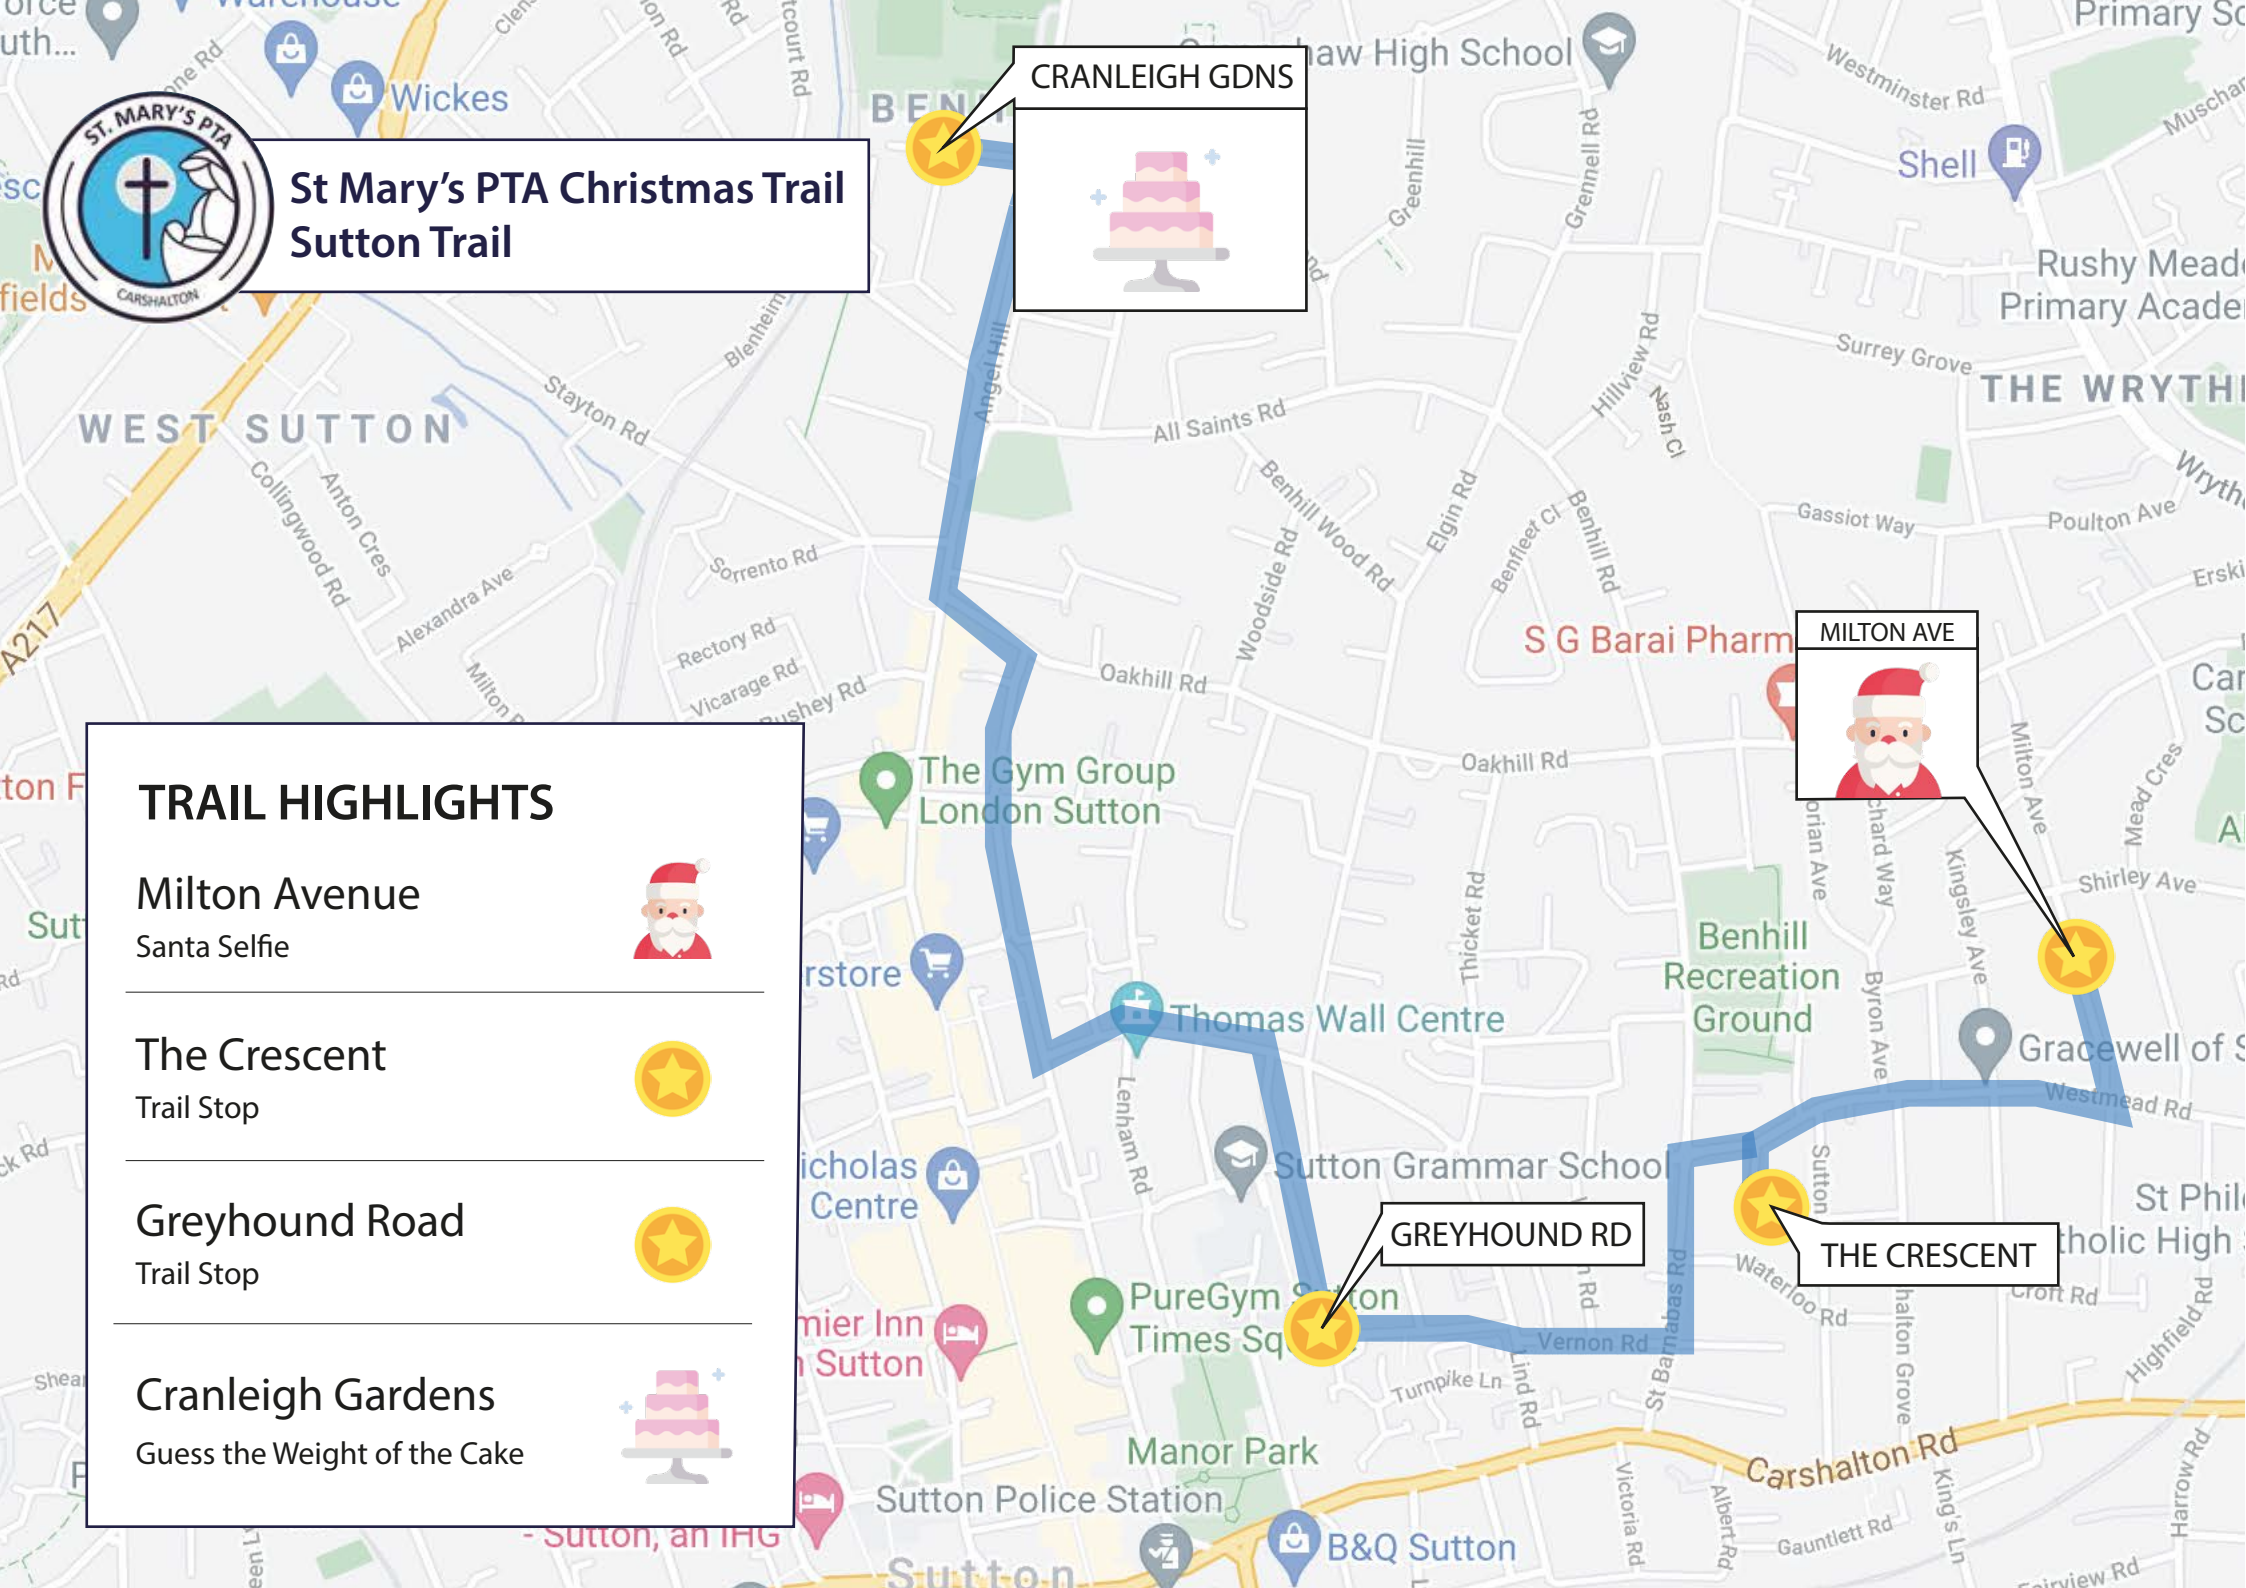

TRAIL HIGHLIGHTS

Milton Avenue

Santa Selfie

The Crescent

Trail Stop

Greyhound Road

Trail Stop

Cranleigh Gardens

Guess the Weight of the Cake

MILTON AVE

GREYHOUND RD

THE CRESCENT