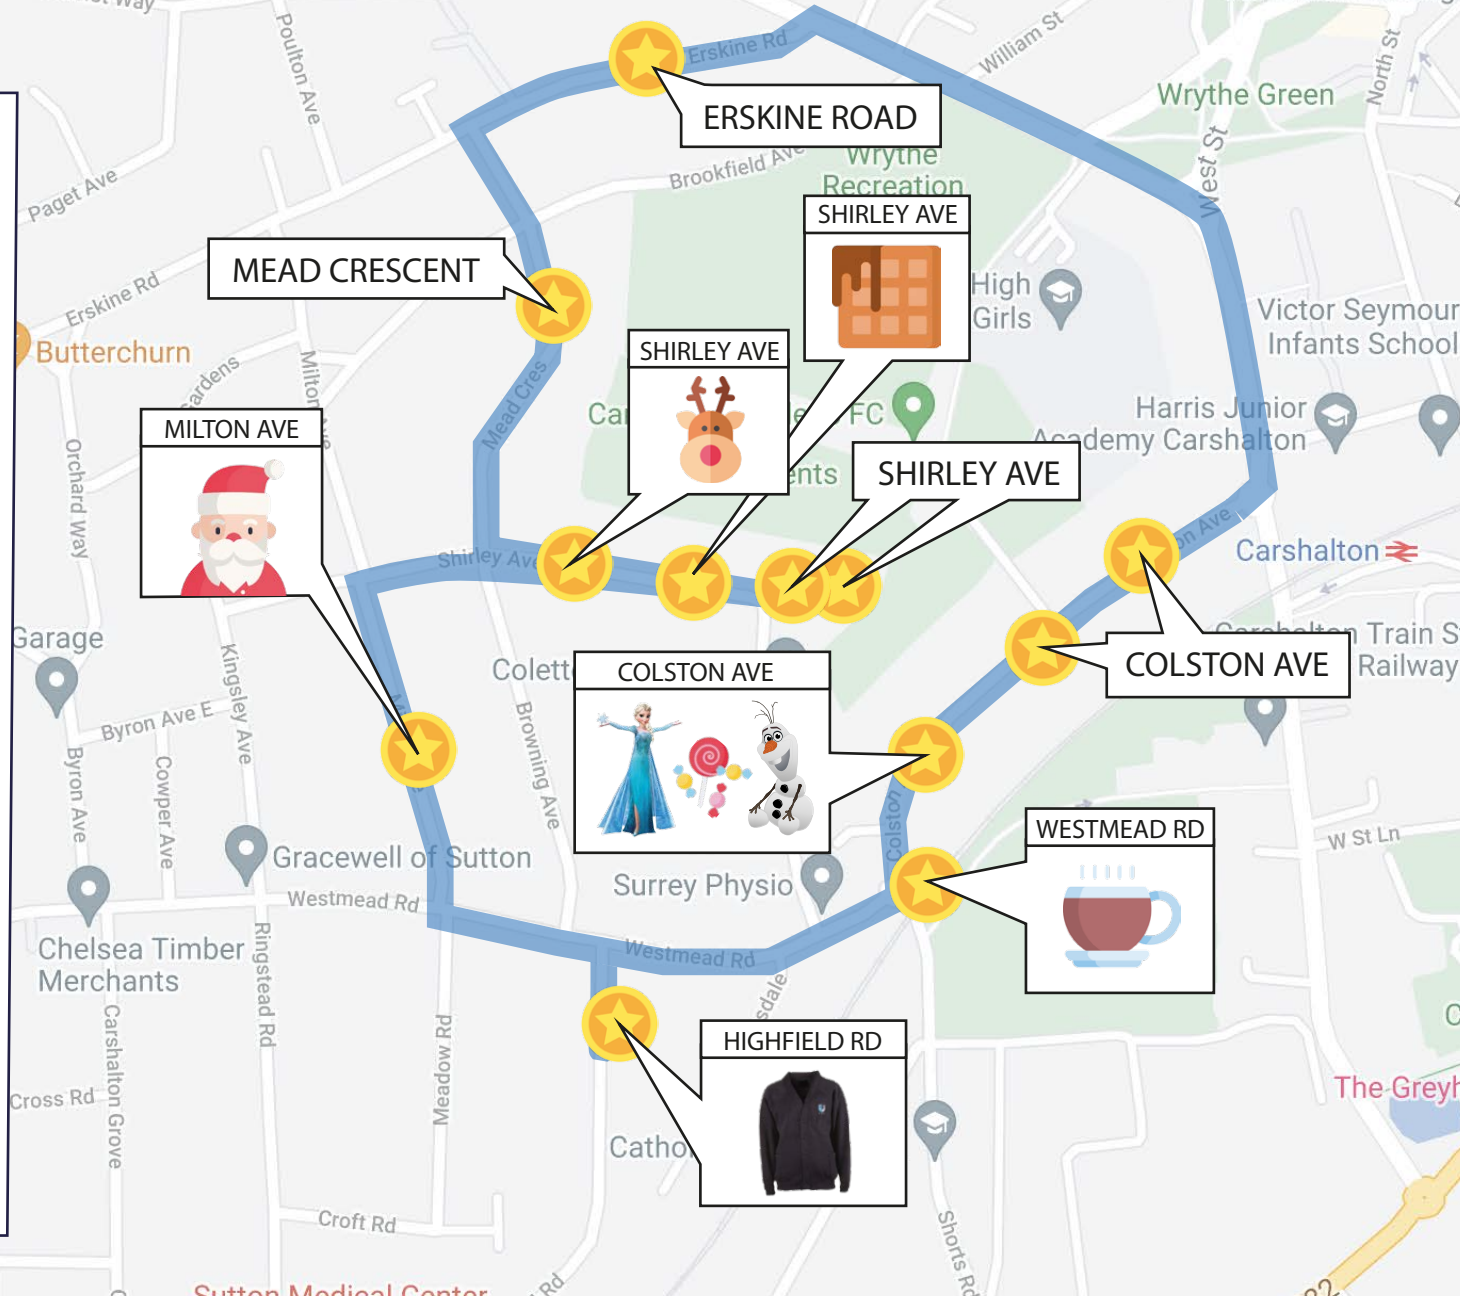

Colston Avenue

Frozen Display and Sweets

Trail Stops

ERSKINE ROAD

MEAD CRESCENT

SHIRLEY AVE

SHIRLEY AVE

SHIRLEY AVE

MILTON AVE

COLSTON AVE

COLSTON AVE

WESTMEAD RD

HIGHFIELD RD